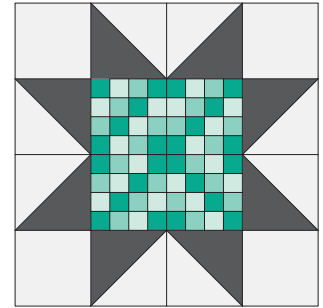

Baby Blocks Quilt

QUILT SIZE
42" x 42"

SUPPLIES

- 4 Strips from 1 Roll of 2½" Strips
- ¾ yd. of Background Fabric
- ½ yd. of Constrasting Star Leg
- ¾ yd. of Outer Border
- 3 yds. Backing

QUILT BLOCK

MISSOURI STAR
— QUILT CO. —