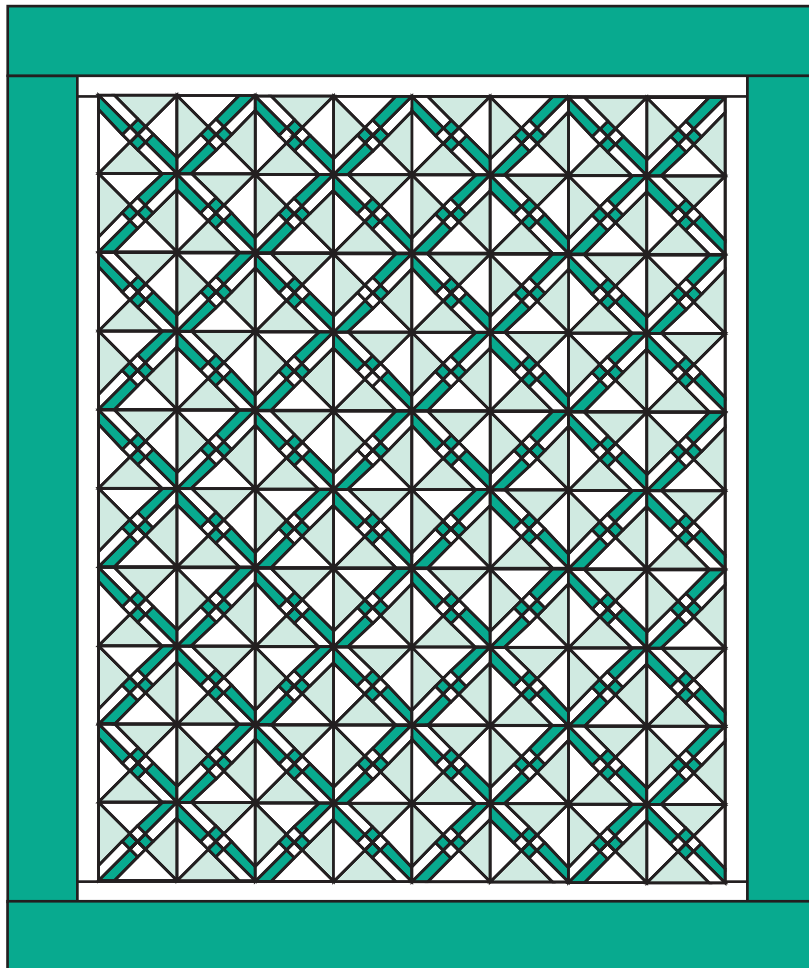

Checkered Lattice Quilt

QUILT SIZE
70" x 84"

QUILT BLOCK

SUPPLIES

- 1 Pack of 10" Squares (*Print*)
- 2 Rolls of 1½" Strips (*Light/Dark Solid*)
- ¾ yds. of Inner Border
- 1½ yds. of Outer Border
- 5¼ yds. of Backing

MISSOURI STAR
— QUILT CO. —