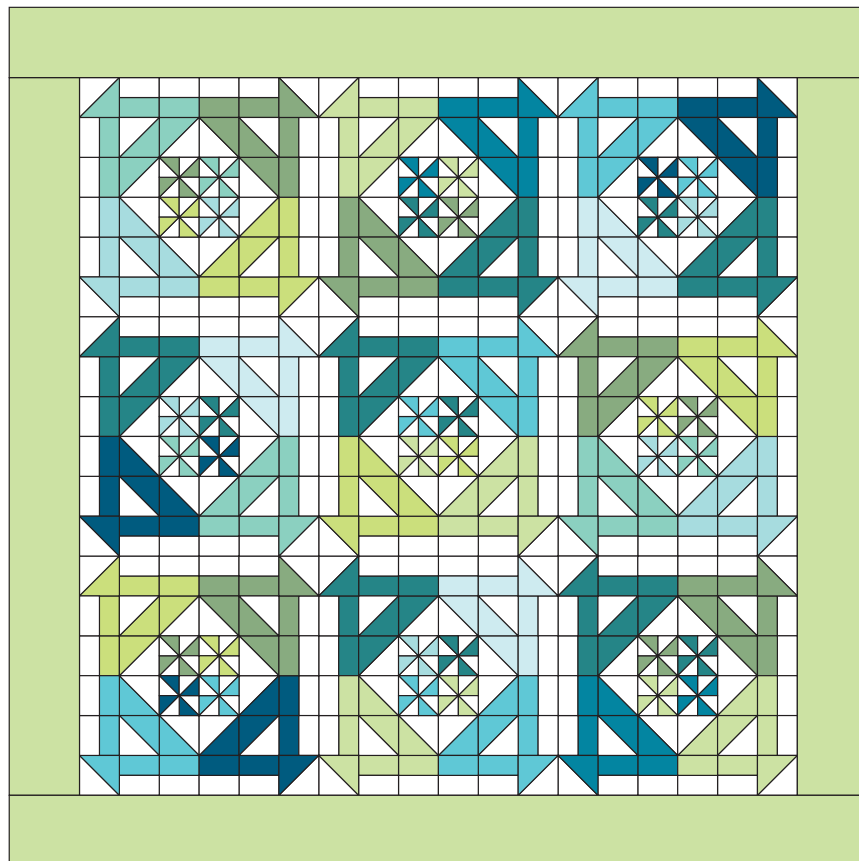

# Disappearing Pinwheel Basket

---

QUILT SIZE  
78" x 78"

## SUPPLIES

- 1 Package of 10" Print Squares
- 1 Package of 10" Background Squares
- 1½ yds. Outer Border
- ¾ yd. Binding
- 7¼ yds. Backing  
or 2½ yds. - 108" wide

QUILT BLOCK

MISSOURI STAR  
— QUILT CO. —