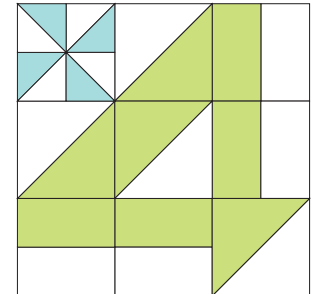

# Disappearing Pinwheel Basket

---

QUILT SIZE  
78" x 78"

## SUPPLIES

- 1 Package of 10" Print Squares
- 1 Package of 10" Background Squares
- 1½ yds. Outer Border
- ¾ yd. Binding
- 7¼ yds. Backing  
or 2½ yds. - 108" wide

QUILT BLOCK

MISSOURI STAR  
— QUILT CO. —