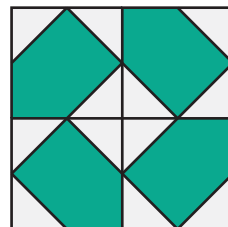

# Dizzy Daisy Quilt

---

QUILT SIZE  
79" x 90"

## SUPPLIES

- 1 Pack of 10" Squares
- $4\frac{1}{4}$  yds. Background Fabric
- $1\frac{3}{4}$  yds. of Outer Border
- $7\frac{1}{2}$  yds. of Backing

QUILT BLOCK

MISSOURI STAR  
— QUILT CO. —