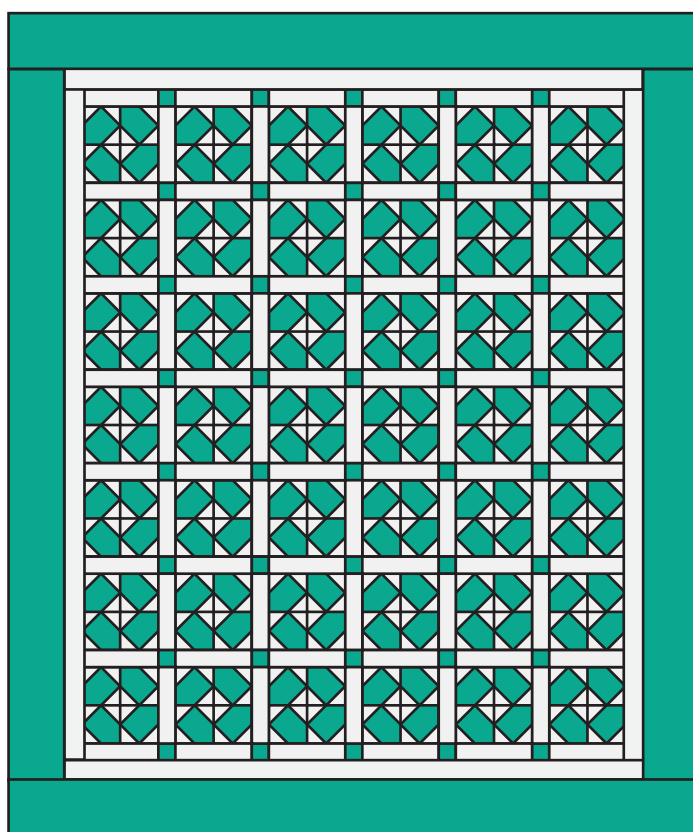

# Dizzy Daisy Quilt

---

QUILT SIZE  
79" x 90"

## SUPPLIES

- 1 Pack of 10" Squares
- $4\frac{1}{4}$  yds. Background Fabric
- $1\frac{3}{4}$  yds. of Outer Border
- $7\frac{1}{2}$  yds. of Backing

QUILT BLOCK

MISSOURI STAR  
— QUILT CO. —