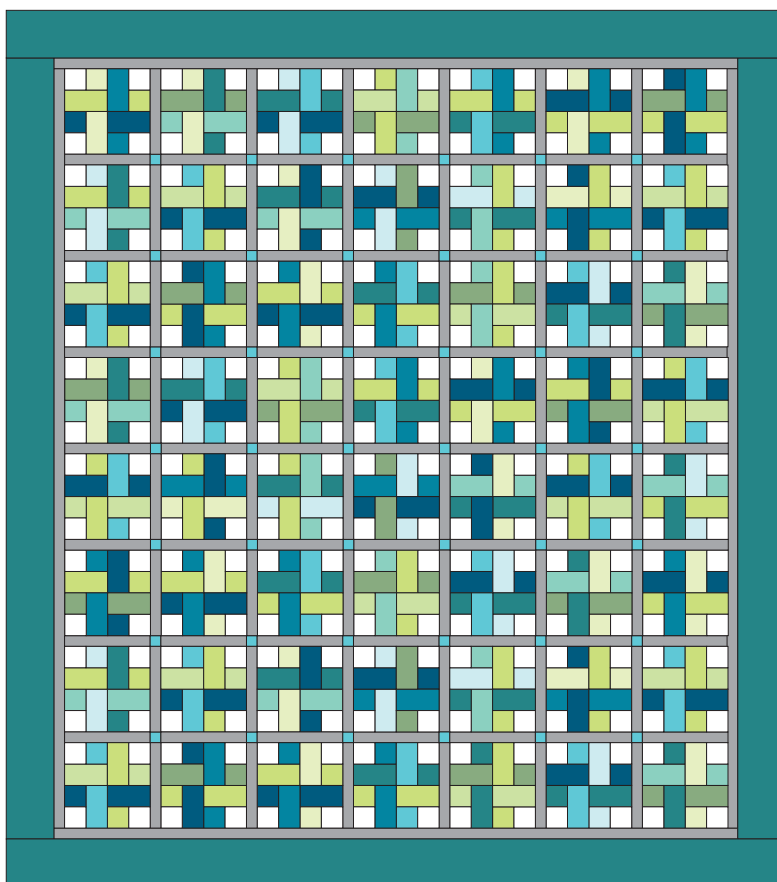

Dreamweaver Quilt

QUILT SIZE
73" x 82"

SUPPLIES

- 1 Roll 2½" Print Strips
- 1¼ yds. Background Fabric
- 1½ yds. Sashing
- ¼ yd. Cornerstones
- 1¼ yds. Outer Border
- ¾ yd. Binding
- 5 yds. Backing

QUILT BLOCK

MISSOURI STAR
— QUILT CO. —