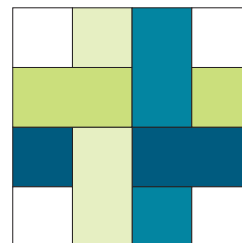

Dreamweaver Quilt

QUILT SIZE
73" x 82"

SUPPLIES

- 1 Roll 2½" Print Strips
- 1¼ yds. Background Fabric
- 1½ yds. Sashing
- ¼ yd. Cornerstones
- 1¼ yds. Outer Border
- ¾ yd. Binding
- 5 yds. Backing

QUILT BLOCK