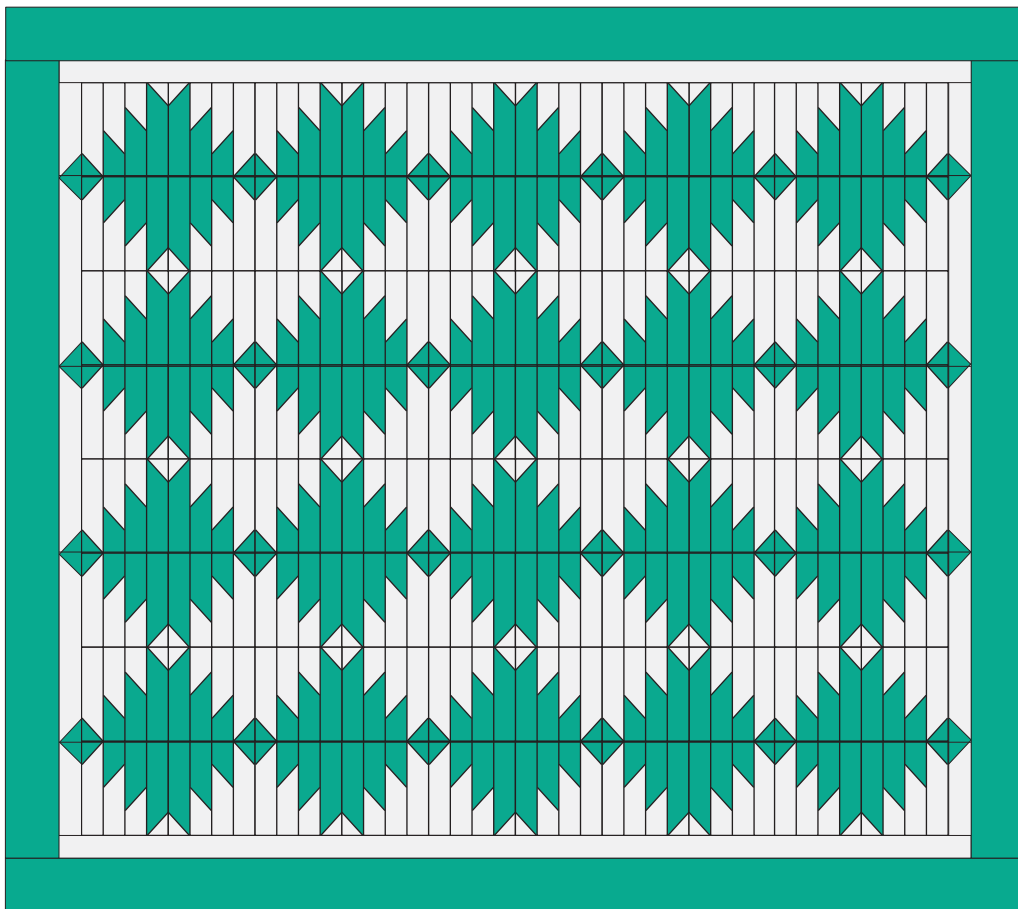

Grand Adventure Quilt

QUILT SIZE
90" x 87"

SUPPLIES

- 1 Pack of 10" Squares (*Solid*)
- 1 Pack of 10" Squares (*Print*)
- $\frac{3}{4}$ yds. of Inner Border
- $1\frac{3}{4}$ yds. of Outer Boder
- 3 yds. of Backing (*108"wide*)

QUILT BLOCK

MISSOURI STAR
— QUILT CO. —