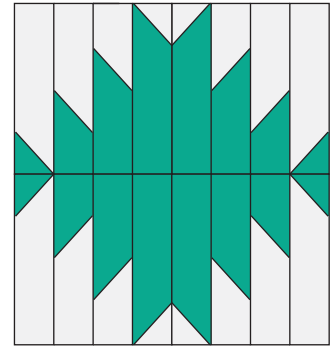

Grand Adventure Quilt

QUILT SIZE
90" x 87"

SUPPLIES

- 1 Pack of 10" Squares (*Solid*)
- 1 Pack of 10" Squares (*Print*)
- $\frac{3}{4}$ yds. of Inner Border
- $1\frac{3}{4}$ yds. of Outer Boder
- 3 yds. of Backing (*108"wide*)

QUILT BLOCK

MISSOURI STAR
— QUILT CO. —