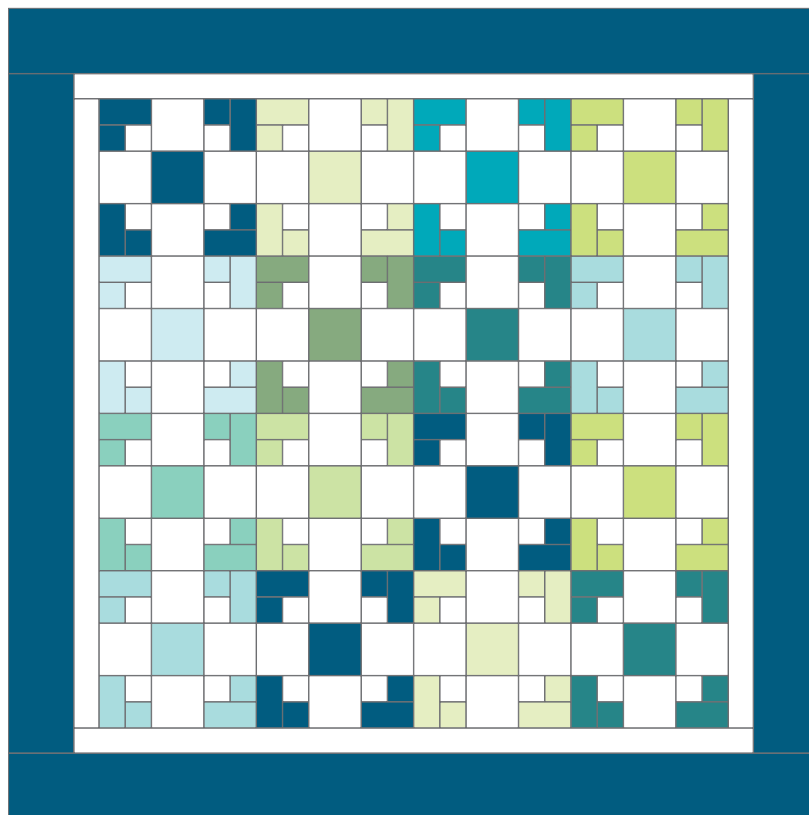

# Grand Square

---

QUILT SIZE

61" x 61"

THE SUPPLIES

- 2 Packages 5" Print Squares
- 2 yds. Background Fabric
- 1 yd. Border
- $\frac{3}{4}$  yd. Binding
- 4 yds. Backing

Quilt Block

MISSOURI STAR  
— QUILT CO. —