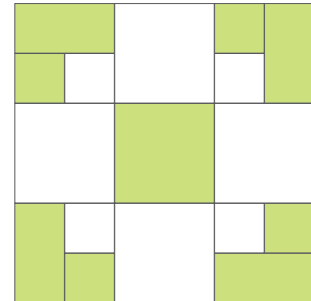

# Grand Square

---

QUILT SIZE

61" x 61"

THE SUPPLIES

- 2 Packages 5" Print Squares
- 2 yds. Background Fabric
- 1 yd. Border
- $\frac{3}{4}$  yd. Binding
- 4 yds. Backing

Quilt Block

MISSOURI STAR  
— QUILT CO. —