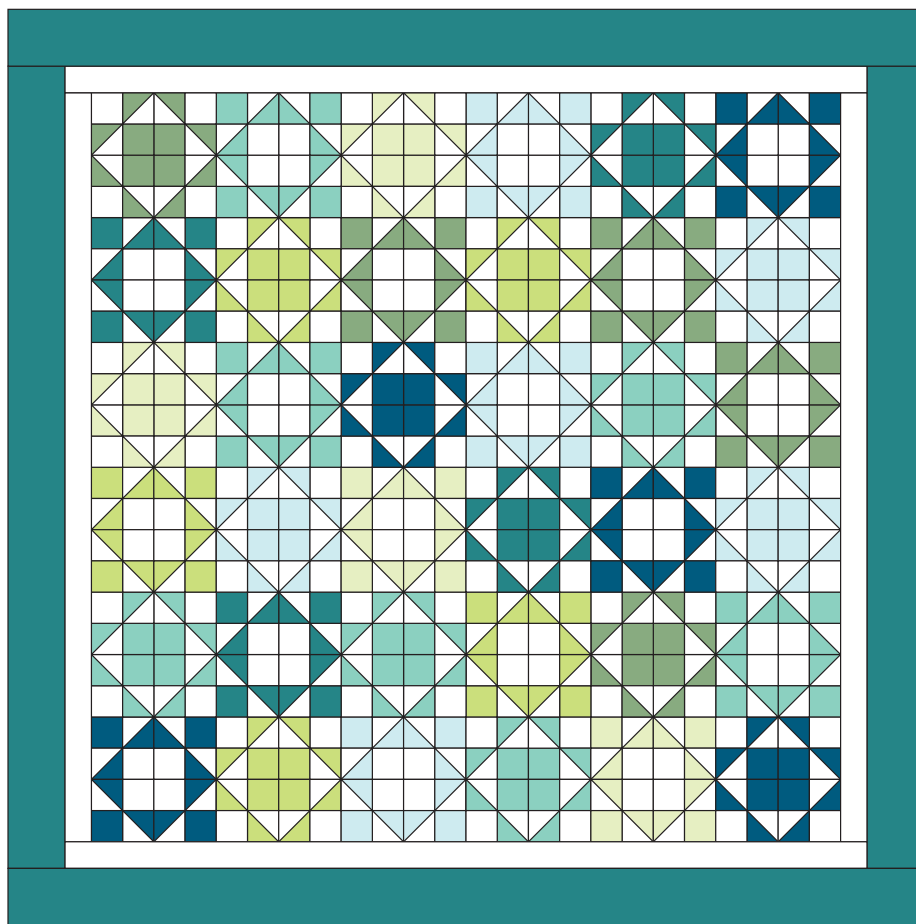

# Half & Half Quilt

---

QUILT SIZE  
77" x 77"

## SUPPLIES

- 1 Package 10" Print Squares
- 1 Package 10" Background Squares
- $\frac{3}{4}$  yd. Inner Border
- 1 yd. Outer Border
- $\frac{3}{4}$  yd. Binding
- $4\frac{3}{4}$  yds. Backing

QUILT BLOCK

MISSOURI STAR  
— QUILT CO. —