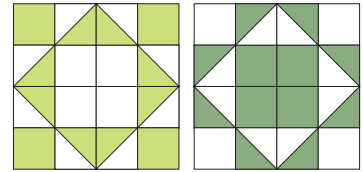

# Half & Half Quilt

---

QUILT SIZE  
77" x 77"

## SUPPLIES

- 1 Package 10" Print Squares
- 1 Package 10" Background Squares
- $\frac{3}{4}$  yd. Inner Border
- 1 yd. Outer Border
- $\frac{3}{4}$  yd. Binding
- $4\frac{3}{4}$  yds. Backing

QUILT BLOCK