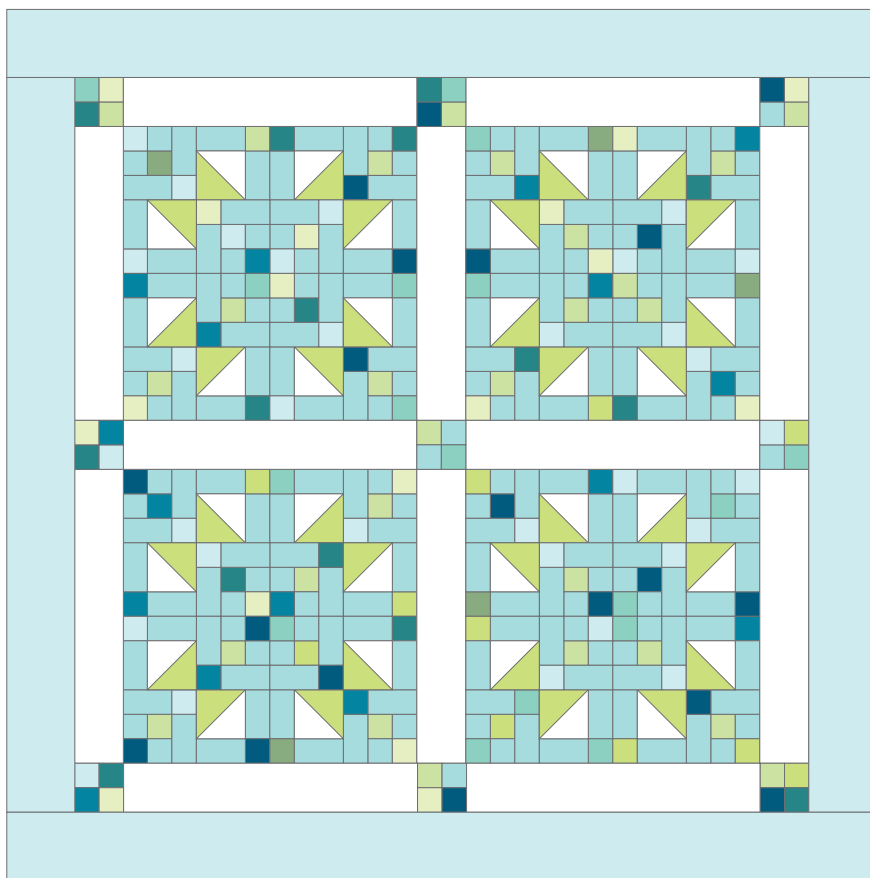

# Jitterbug Quilt

---

QUILT SIZE  
71" x 71"

QUILT BLOCK

## SUPPLIES

- 1 Package 5" Squares
- 1½ yds. Turquoise
- 2 yds. White
- ½ yd. Red
- ¼ yd. Border
- ¾ yd. Binding
- 4½ yds. Backing

MISSOURI STAR  
— QUILT CO. —