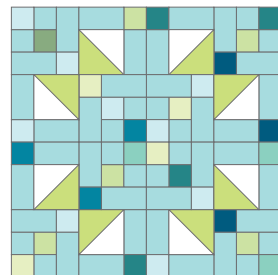

# Jitterbug Quilt

---

QUILT SIZE  
71" x 71"

QUILT BLOCK

## SUPPLIES

- 1 Package 5" Squares
- 1½ yds. Turquoise
- 2 yds. White
- ½ yd. Red
- ¼ yd. Border
- ¾ yd. Binding
- 4½ yds. Backing

MISSOURI STAR  
— QUILT CO. —