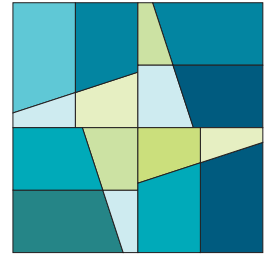

Josh's Star Quilt

QUILT SIZE
73" x 73"

SUPPLIES

- 1 Package 10" Print Squares
- 1 yd. Sashing and Inner Border
- 1¼ yds. Outer Border
- ¾ yd. Binding
- 4½ yds. Backing
- MSQC Dresden Template

QUILT BLOCK

MISSOURI STAR
— QUILT CO. —