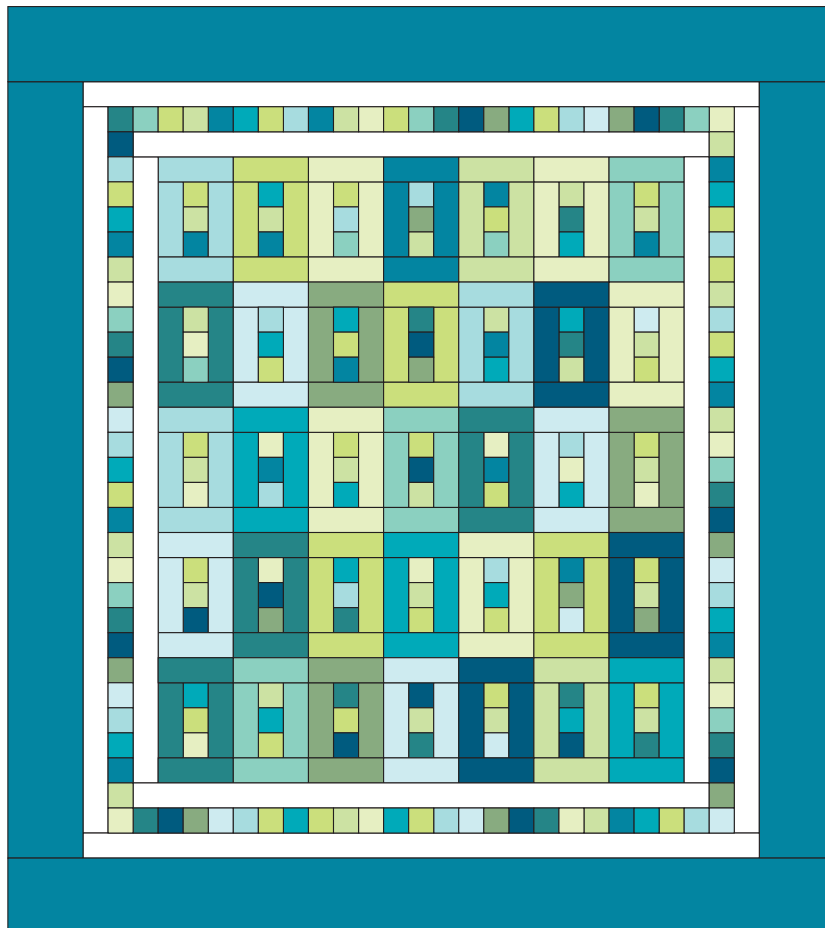

# Keyhole Quilt

---

QUILT SIZE  
**65" x 73"**

## SUPPLIES

- 1 Roll of 2½" Print Strips
- 1 yd. Inner Border
- 1¼ yds. Outer Border
- ¾ yd. Binding
- 4½ yds. Backing

QUILT BLOCK

MISSOURI STAR  
— QUILT CO. —