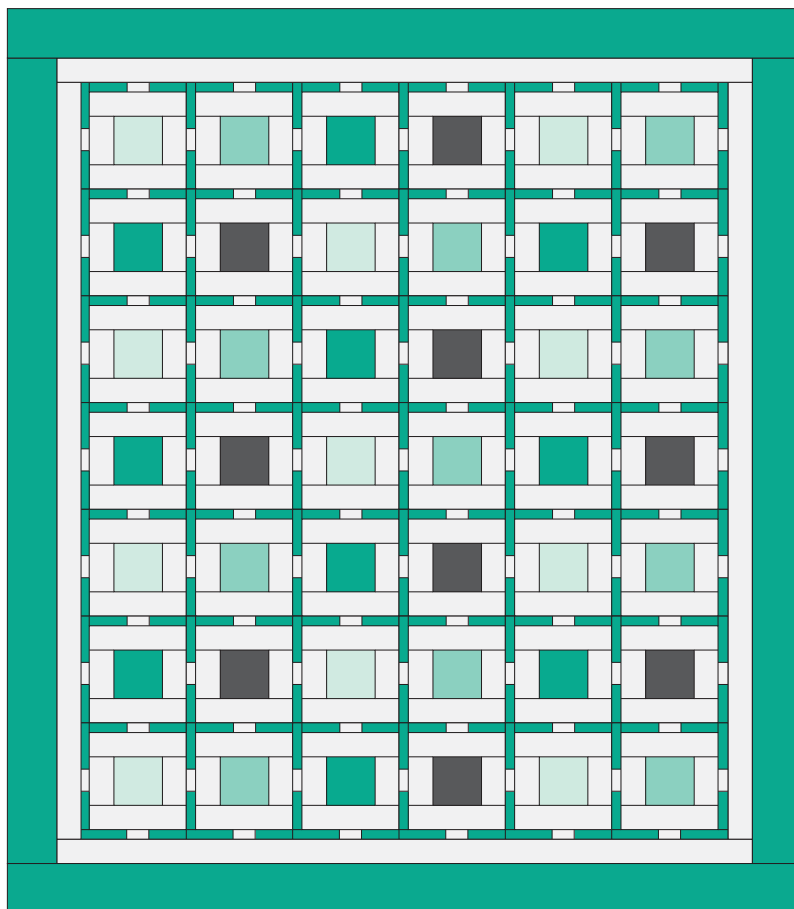

# Linked Up Quilt

---

QUILT SIZE  
71" x 80"

QUILT BLOCK

## SUPPLIES

- 1 Pack of 5" Squares (*Print*)
- 3½ yd. of Background Fabric
- 1 yd. of Sashing
- 1¼ yds. of Outer Border
- 5 yds. of Backing

MISSOURI STAR  
— QUILT CO. —