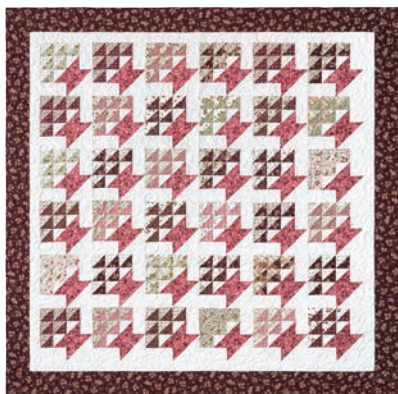

May Day Baskets

PAT2650

SAMPLE QUILT

Burgundy & Blush by Maywood Studio for Maywood Studio

QUILT SIZE

73" x 73"

BLOCK SIZE

10" finished

QUILT TOP

1 roll 2½" print strips

2½ yards background fabric

-includes inner border

1 yard complementary print fabric

OUTER BORDER

1¼ yards

BINDING

¾ yard

BACKING

4½ yards - vertical seam(s)

OTHER

Clearly Perfect Slotted Trimmers

MISSOURI STAR
— QUILT CO. —

May Day Baskets™ ©2019 All Rights Reserved by Missouri Star Quilt Company. Reproduction in whole or in part in any language without written permission from Missouri Star Quilt Company is prohibited. No one may copy, reprint or distribute any of this pattern for commercial use without written permission of Missouri Star Quilt Company. Anything you make using our patterns or ideas is your business, do whatever you want with the stuff you make, it's yours!