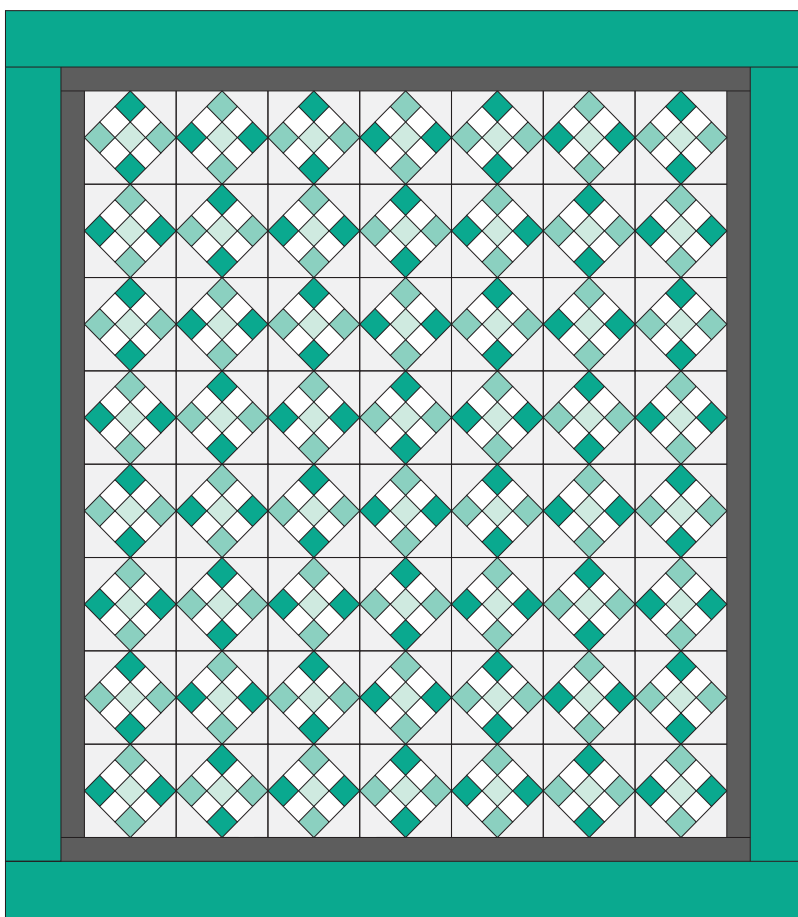

# Nine Patch on Point Quilt

---

QUILT SIZE  
75" x 84"

QUILT BLOCK

SUPPLIES

- 1 Roll of 2½" Strips
- 3½ yds. of Background Fabric
- ¾ yds. of Inner Border
- 1½ yds. of Outer Border
- 5¼ yds. Backing

MISSOURI STAR  
— QUILT CO. —