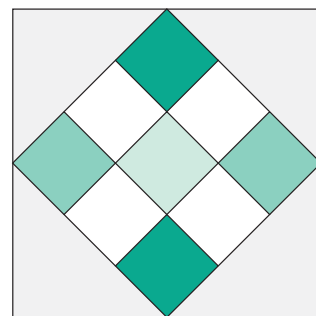

# Nine Patch on Point Quilt

---

QUILT SIZE  
75" x 84"

QUILT BLOCK

SUPPLIES

- 1 Roll of 2½" Strips
- 3½ yds. of Background Fabric
- ¾ yds. of Inner Border
- 1½ yds. of Outer Border
- 5¼ yds. Backing

MISSOURI STAR  
— QUILT CO. —