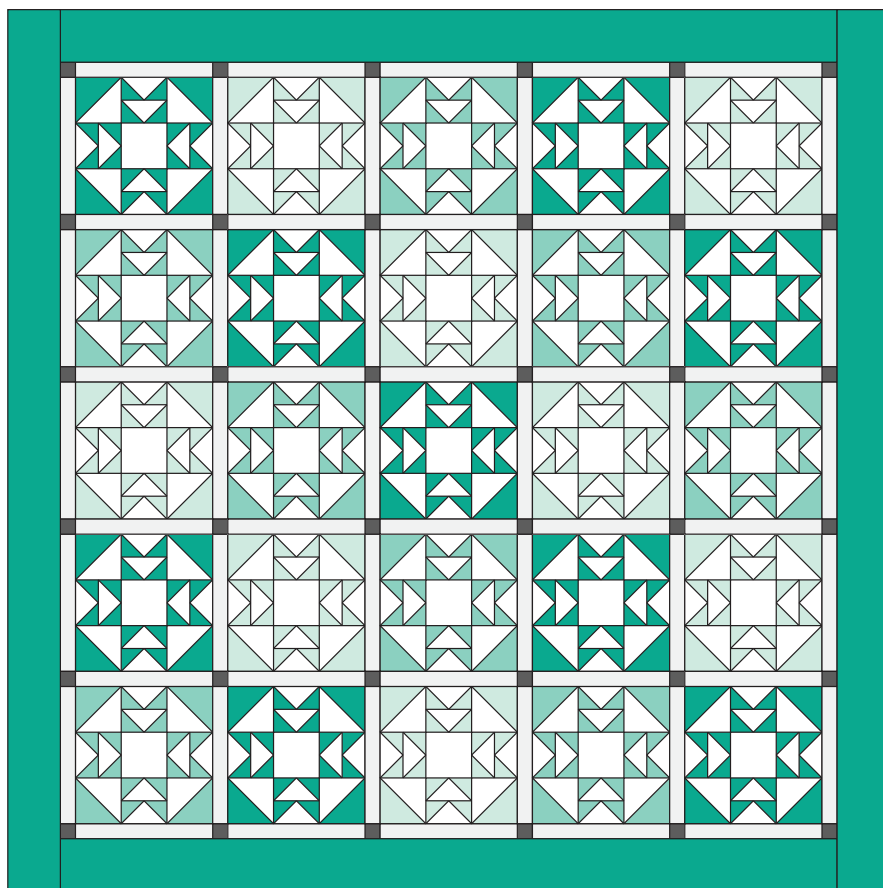

Pony Express Quilt

QUILT SIZE
83" x 83"

SUPPLIES

- 1 Pack of 10" Squares (Solid)
- 4½ Background Fabric
- 1½ yds. of Outer Border
- 2¾ yds. of Backing (108" Wide)

QUILT BLOCK

MISSOURI STAR
— QUILT CO. —