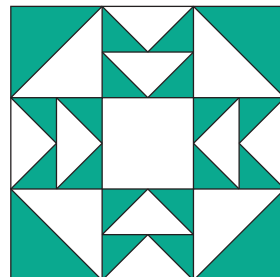

Pony Express Quilt

QUILT SIZE
83" x 83"

SUPPLIES

- 1 Pack of 10" Squares (Solid)
- 4½ Background Fabric
- 1½ yds. of Outer Border
- 2¾ yds. of Backing (108" Wide)

QUILT BLOCK

MISSOURI STAR
— QUILT CO. —