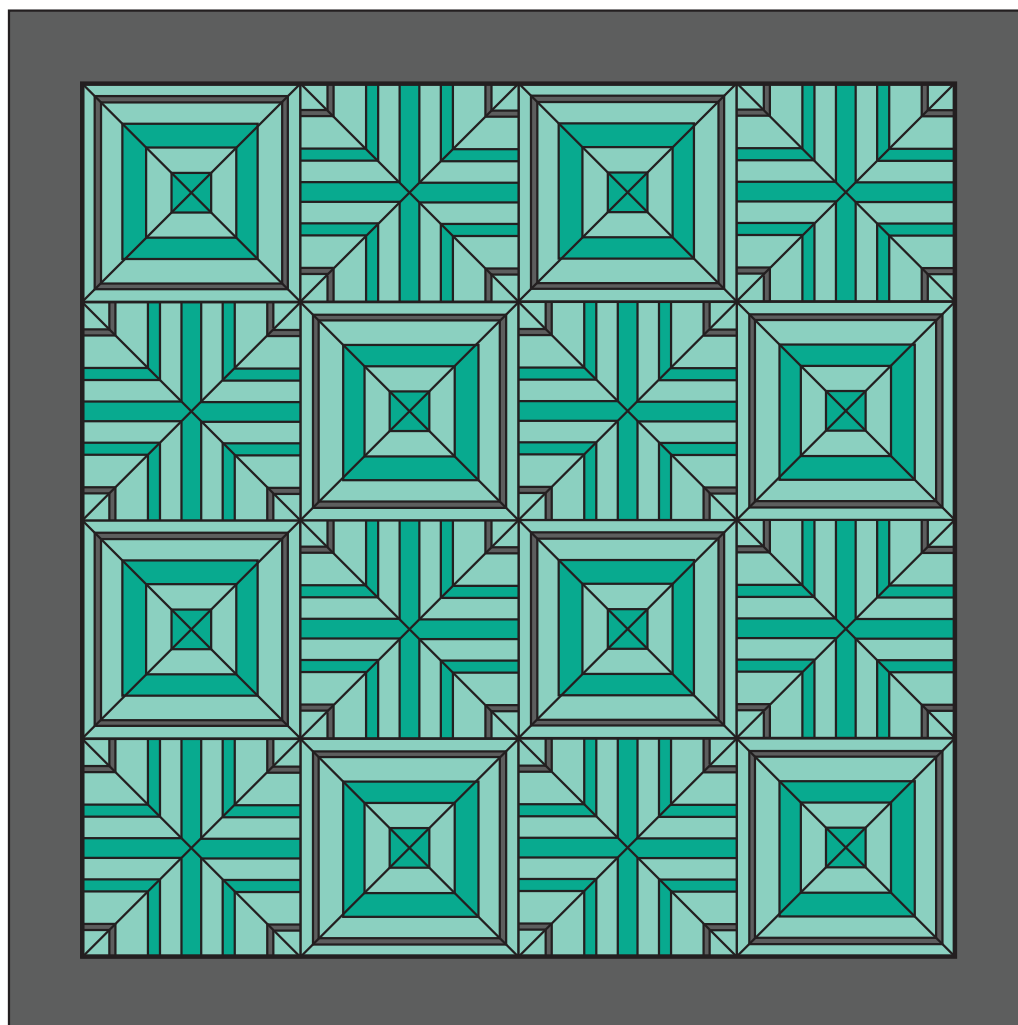

# Quartered Stripes

---

QUILT SIZE  
40" x 40"

SUPPLIES

- 1¼ yds. of Striped Fabric
- ¾ yds. of Border Fabric
- 1½ yds. of Backing Fabric

QUILT BLOCK

MISSOURI STAR  
— QUILT CO. —