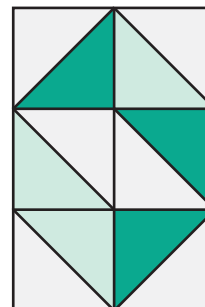

# Ribbon Dance Quilt

---

QUILT SIZE  
78" x 86"

QUILT BLOCK

SUPPLIES

- 1 Pack of 10" Squares (Solid)
- 1 Pack of 10" Squares (Print)
- $\frac{3}{4}$  yds. of Inner Border
- $1\frac{1}{2}$  yds. of Outer Border
- $7\frac{1}{4}$  yds. of Backing