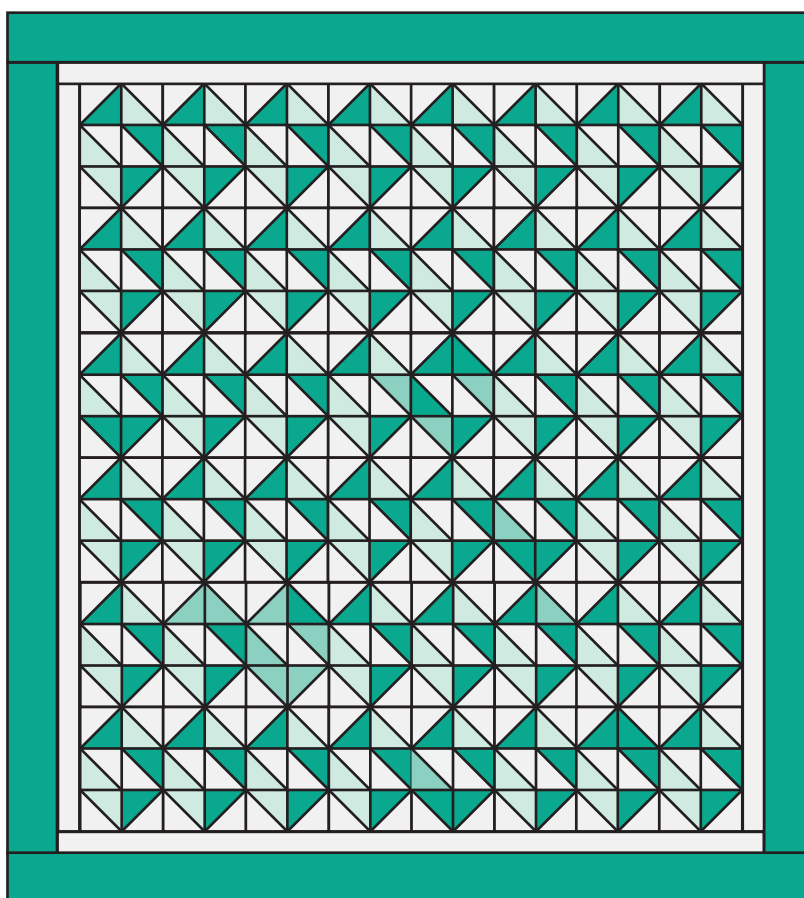

# Ribbon Dance Quilt

---

QUILT SIZE  
78" x 86"

QUILT BLOCK

SUPPLIES

- 1 Pack of 10" Squares (Solid)
- 1 Pack of 10" Squares (Print)
- $\frac{3}{4}$  yds. of Inner Border
- $1\frac{1}{2}$  yds. of Outer Border
- $7\frac{1}{4}$  yds. of Backing

MISSOURI STAR  
— QUILT CO. —