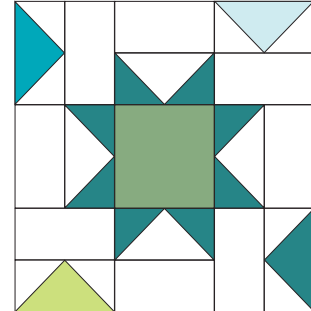

Stars and Pinwheels

QUILT SIZE

80" x 92"

THE SUPPLIES

- 1 Package 10" Print Squares
- 5½ yds. Background Fabric - Includes Pieced Inner Border
- 2 yds. Outer Border
- ¾ yd. Binding
- 7½ yds. Backing - Horizontal Seam(s)

Quilt Block

MISSOURI STAR
— QUILT CO. —