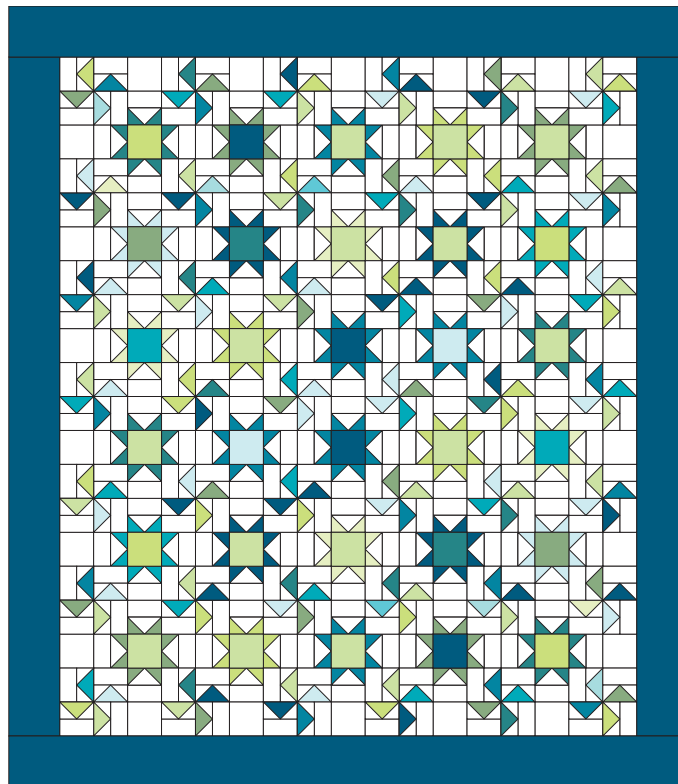

Stars and Pinwheels

QUILT SIZE

80" x 92"

THE SUPPLIES

- 1 Package 10" Print Squares
- 5½ yds. Background Fabric - Includes Pieced Inner Border
- 2 yds. Outer Border
- ¾ yd. Binding
- 7½ yds. Backing - Horizontal Seam(s)

Quilt Block

MISSOURI STAR
— QUILT CO. —