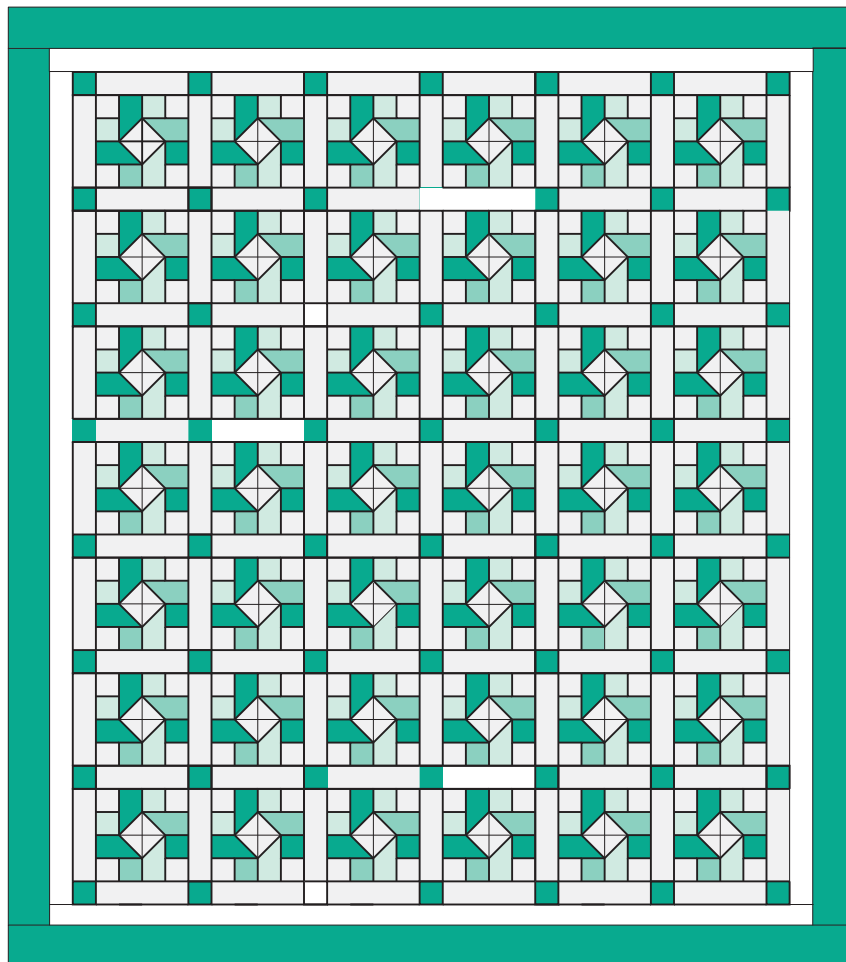

Susannah Quilt

QUILT SIZE
76" x 86"

SUPPLIES

- 1 Roll of 2.5" Strips
- 4½ yds. of Background Fabric
- ½ yd. of Cornerstone Fabric
- 5¼ yds. of Backing Fabric
- 1½ yd. of Border Fabric

QUILT BLOCK

MISSOURI STAR
— QUILT CO. —