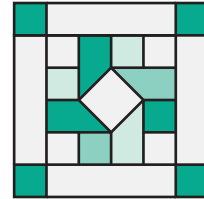

Susannah Quilt

QUILT SIZE
76" x 86"

SUPPLIES

- 1 Roll of 2.5" Strips
- 4½ yds. of Background Fabric
- ½ yd. of Cornerstone Fabric
- 5¼ yds. of Backing Fabric
- 1½ yd. of Border Fabric

QUILT BLOCK

MISSOURI STAR
— QUILT CO. —