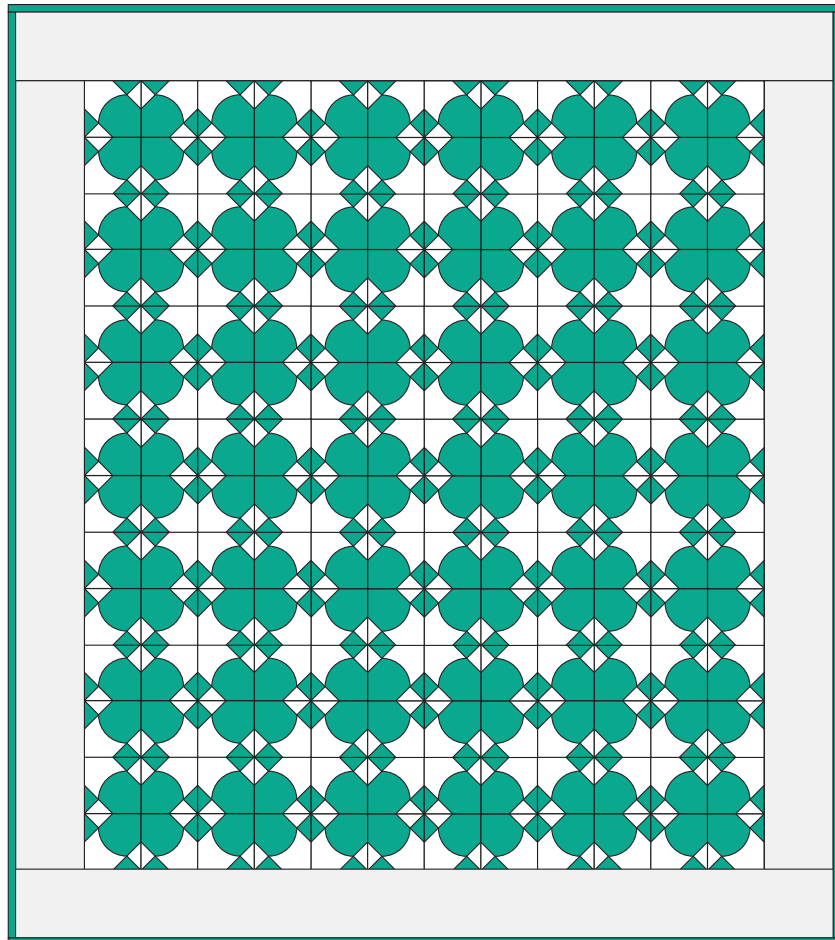

Sweet Blend Quilt

QUILT SIZE
64" x 73"

QUILT BLOCK

SUPPLIES

- **3¼ yds. Solid Fabric**
- **5¼ yds. of Background Fabric**
- **4½ yds. of Backing**
- **3¼ yds. 24" Wide Fusible**

MISSOURI STAR
— QUILT CO. —