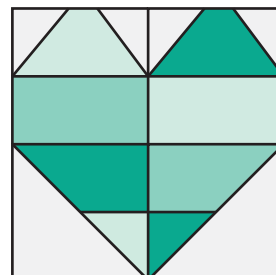

Tender Heart Quilt

QUILT SIZE
72" x 77"

SUPPLIES

- 1 Roll of 2½" Strips
- 2¼ yds. Background Fabric
- 1½ yds. of Outer Boder
- 1½ yds. of Sashing
- 5 yds. of Backing

QUILT BLOCK

MISSOURI STAR
— QUILT CO. —