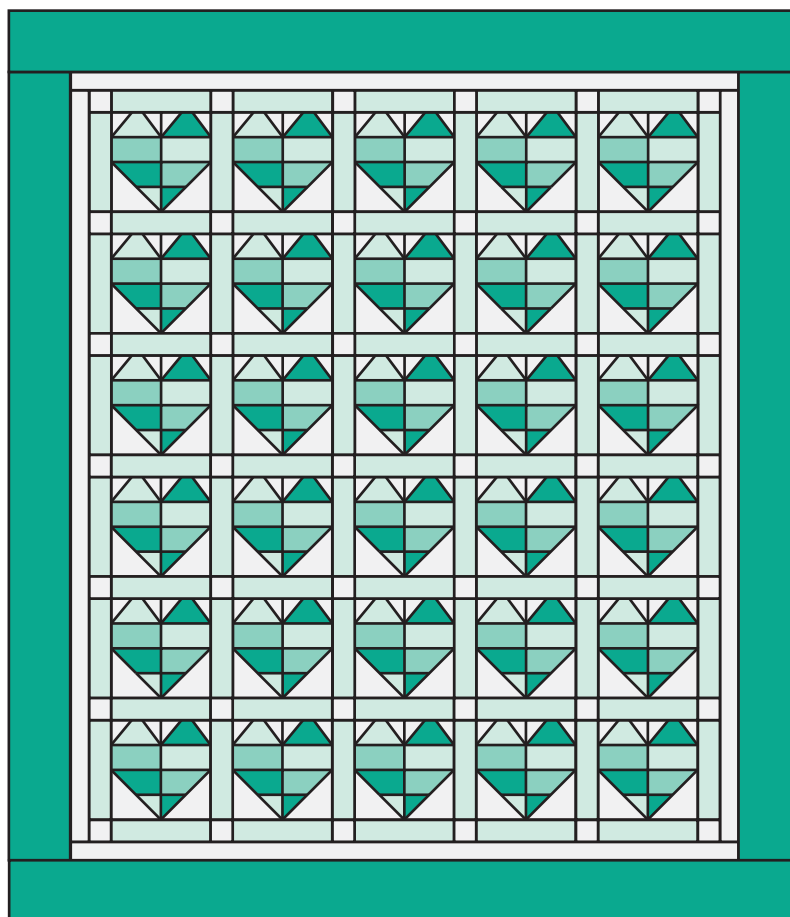

Tender Heart Quilt

QUILT SIZE
72" x 77"

SUPPLIES

- 1 Roll of 2½" Strips
- 2¼ yds. Background Fabric
- 1½ yds. of Outer Boder
- 1½ yds. of Sashing
- 5 yds. of Backing

QUILT BLOCK

MISSOURI STAR
— QUILT CO. —