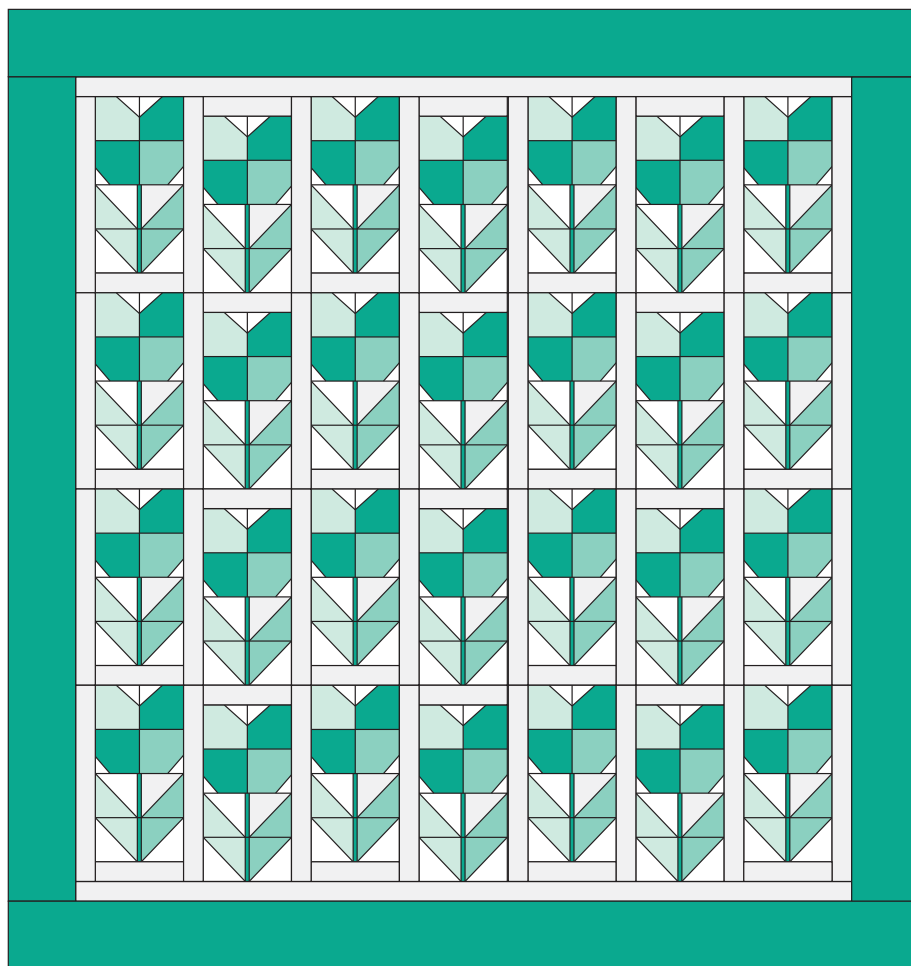

Totally Tulips Quilt

QUILT SIZE
89" x 90"

QUILT BLOCK

SUPPLIES

- 1 Pack of 10" Squares (Print)
- 3½ Background Fabric
- 1½ yds. of Outer Border
- 2¾ yds. of Backing (108" wide)

MISSOURI STAR
— QUILT CO. —