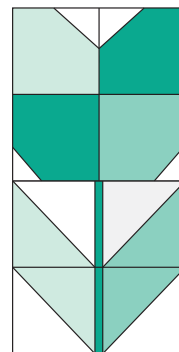

Totally Tulips Quilt

QUILT SIZE
89" x 90"

QUILT BLOCK

SUPPLIES

- 1 Pack of 10" Squares (Print)
- 3½ Background Fabric
- 1½ yds. of Outer Border
- 2¾ yds. of Backing (108" wide)

MISSOURI STAR
— QUILT CO. —