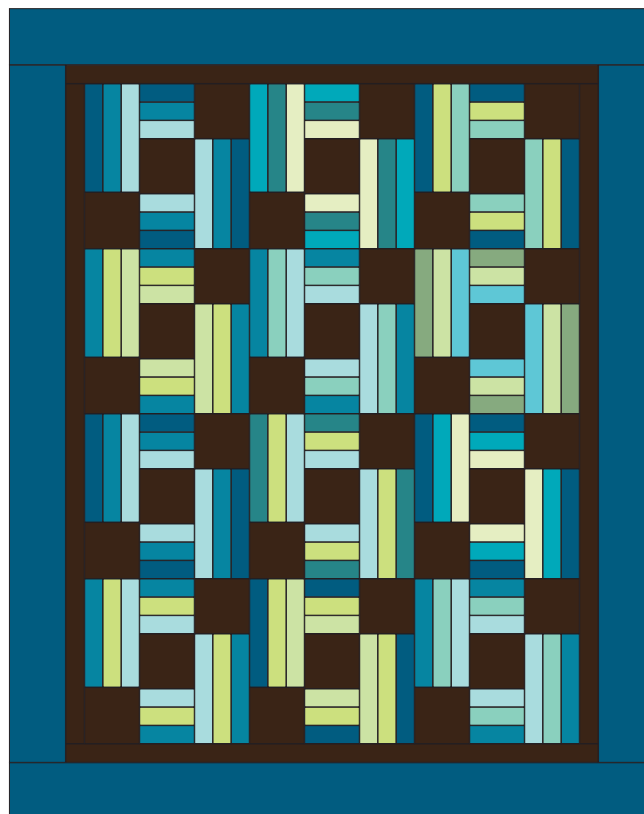

Town Square

QUILT SIZE

68" x 86"

THE SUPPLIES

- 1 Roll 2½" Print Strips
- 1¾ yds. Black Fabric -
Includes Inner Border
- 1¼ yds. Outer Border
- ¾ yds. Binding
- 5¼ yds. Backing - Vertical Seam(s)

Quilt Block

MISSOURI STAR
— QUILT CO. —