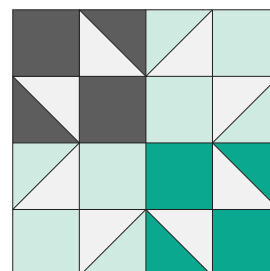

Twinkling Stars Quilt

QUILT SIZE
74" x 84"

SUPPLIES

- 4 Packs of 5" Squares (Print)
- 1 Pack of 5" Squares (Solid)
- 2 yds. Background Fabric
- 1½ yds. of Border
- 5¼ yds. of Backing

QUILT BLOCK

MISSOURI STAR
— QUILT CO. —