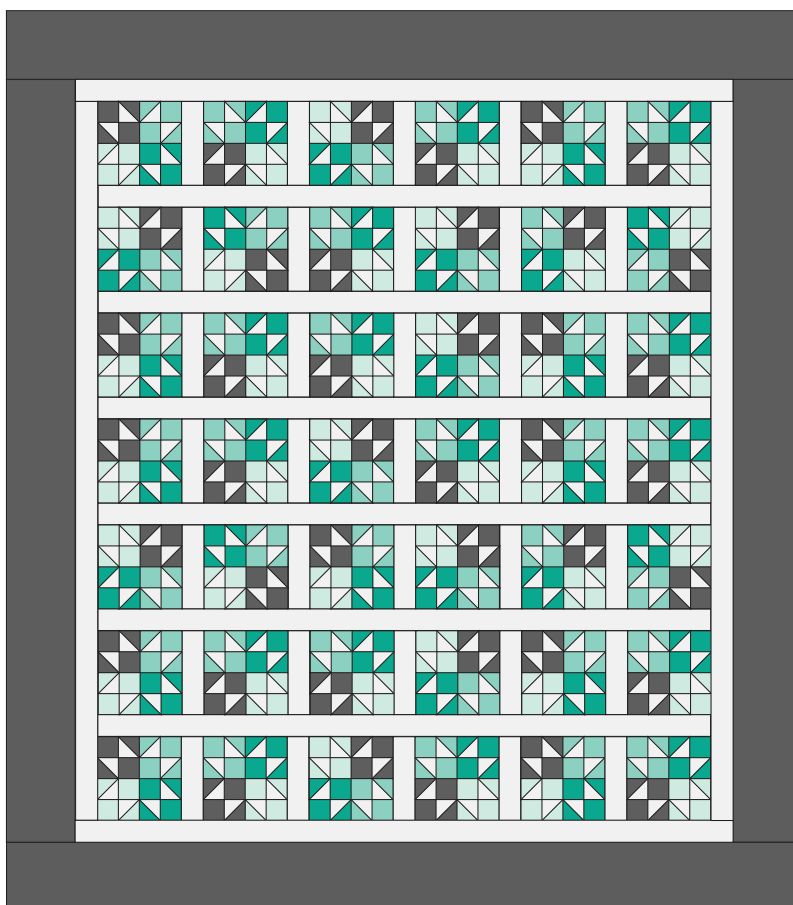

Twinkling Stars Quilt

QUILT SIZE
74" x 84"

SUPPLIES

- 4 Packs of 5" Squares (Print)
- 1 Pack of 5" Squares (Solid)
- 2 yds. Background Fabric
- 1½ yds. of Border
- 5¼ yds. of Backing

QUILT BLOCK

MISSOURI STAR
— QUILT CO. —