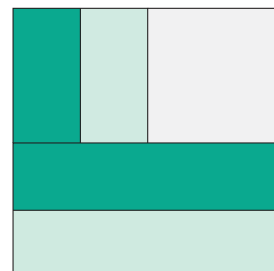

Two Step Quilt

QUILT SIZE
74" x 83"

SUPPLIES

- 1 Roll of 2 $\frac{1}{2}$ " Strips (Print)
- 1 $\frac{3}{4}$ Background Fabric
- 1 $\frac{3}{4}$ yds. of Outer Border
- 5 $\frac{1}{4}$ yds. of Backing

QUILT BLOCK