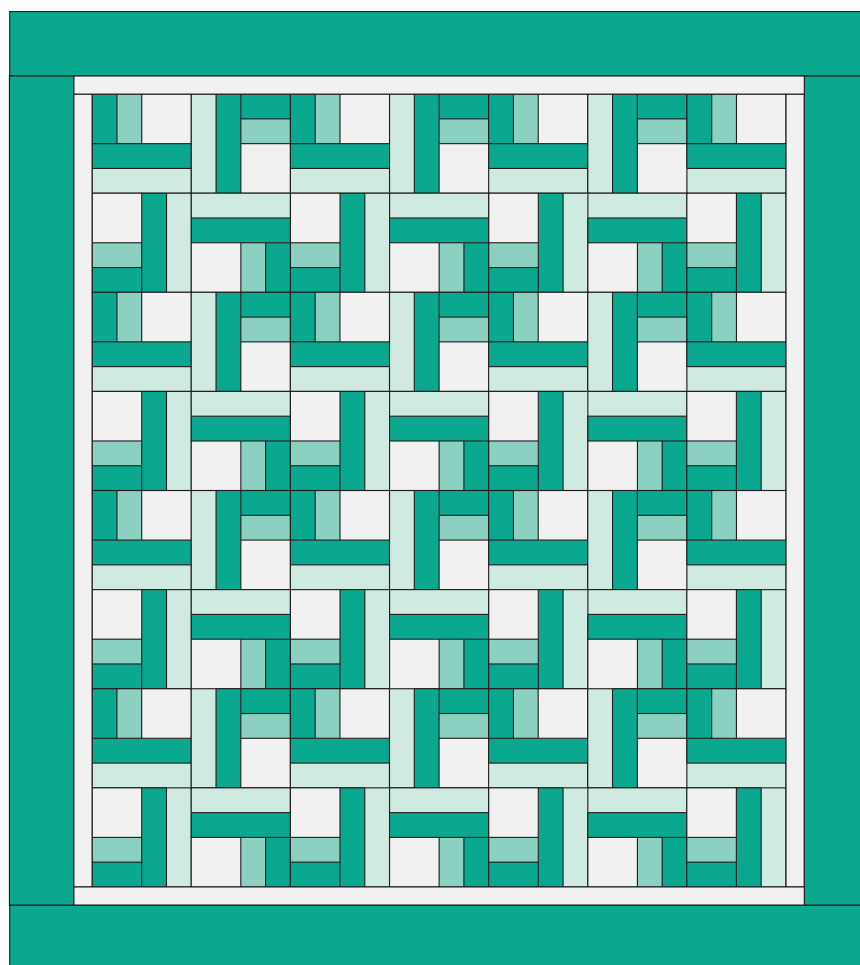

Two Step Quilt

QUILT SIZE
74" x 83"

SUPPLIES

- 1 Roll of 2 $\frac{1}{2}$ " Strips (Print)
- 1 $\frac{3}{4}$ Background Fabric
- 1 $\frac{3}{4}$ yds. of Outer Border
- 5 $\frac{1}{4}$ yds. of Backing

QUILT BLOCK

MISSOURI STAR
— QUILT CO. —