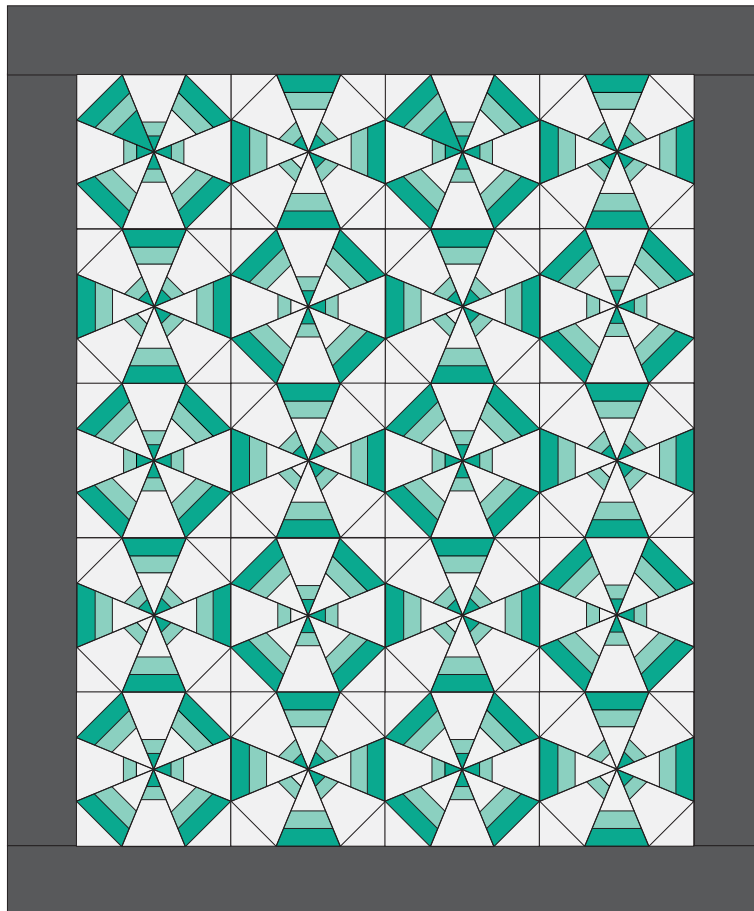

Windmill Quilt

QUILT SIZE
76" x 92"

SUPPLIES

- 1 Roll of 2½" Strips
- 4 yds. Background Fabric
- 1¼ yds. of Outer Border
- 5¾ yds. of Backing
- MSQC Simple Wedge Template

QUILT BLOCK

MISSOURI STAR
— QUILT CO. —