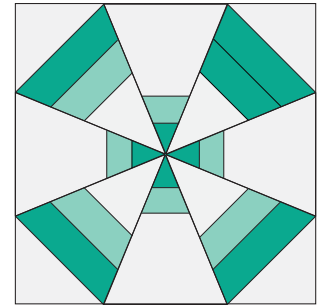

Windmill Quilt

QUILT SIZE
76" x 92"

SUPPLIES

- 1 Roll of 2½" Strips
- 4 yds. Background Fabric
- 1¼ yds. of Outer Border
- 5¾ yds. of Backing
- MSQC Simple Wedge Template

QUILT BLOCK

MISSOURI STAR
— QUILT CO. —